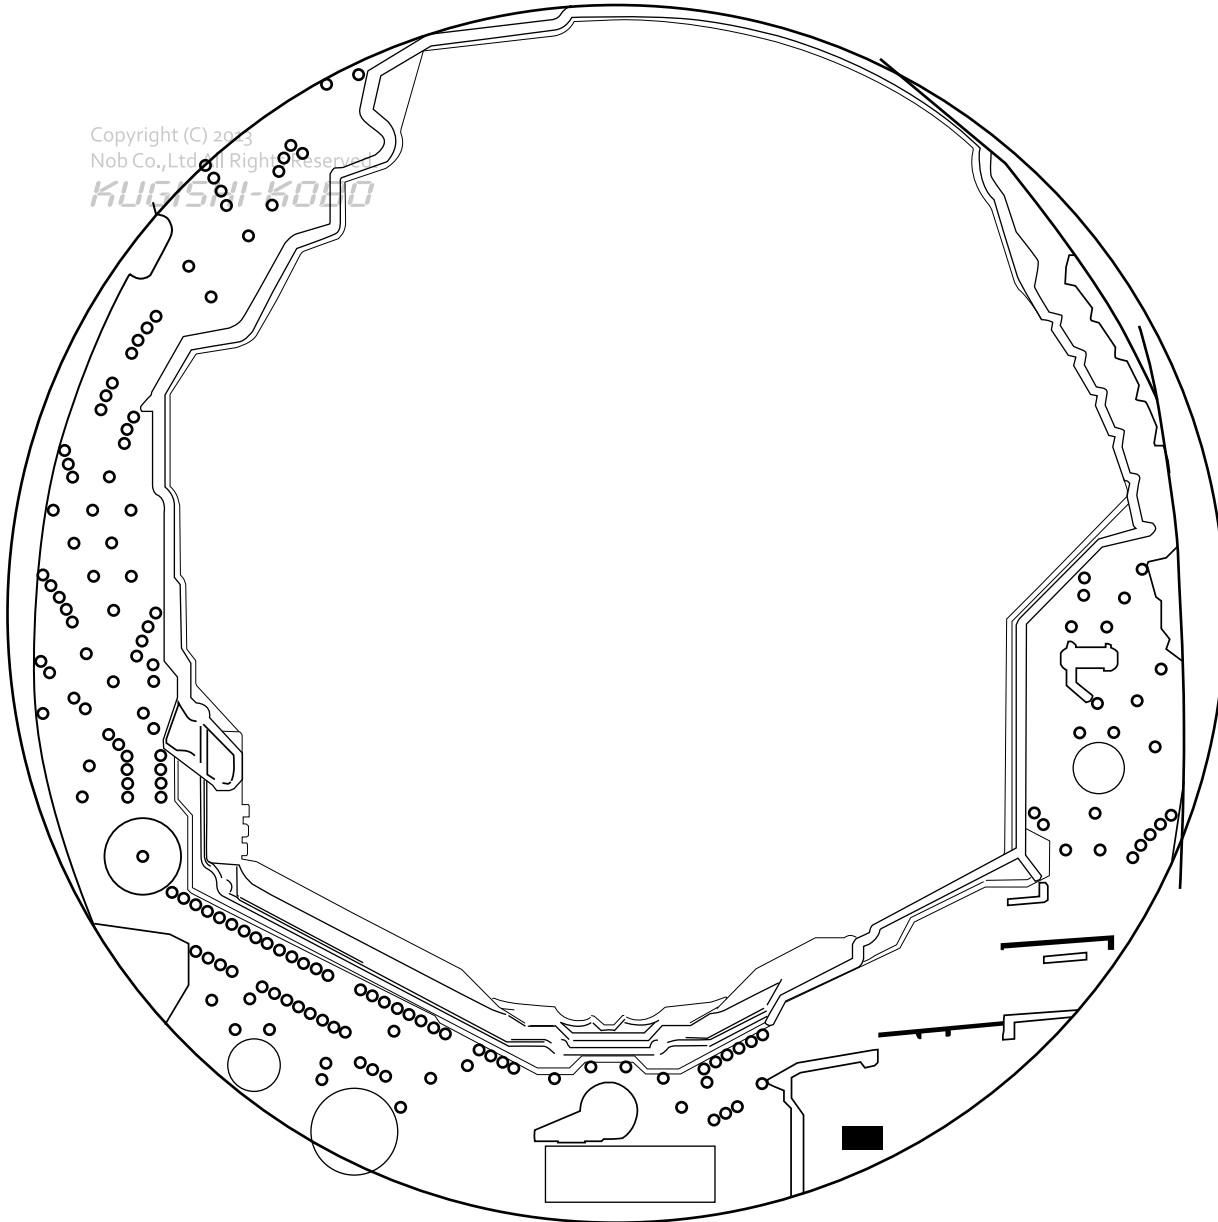

SANKYO CR F ゴルゴ13 sR

Copyright (C) 2013
Nob Co., Ltd. All Rights Reserved.
KUGISHI-KOBO

▶ topic

▶ 出荷時点検個所

A

B

C

D